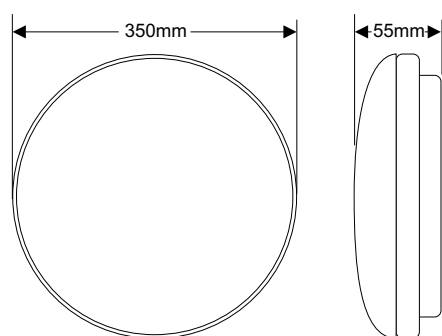

Wattage	24W
Replaces*	220-240V
Voltage	AC
Power factor	> 0,5
Energy efficiency label	A+

Light technical characteristic

Luminaire luminous flux	1680lm
Luminous efficacy	70lm/W
Color temperature	4000K
Light color	natural
CRI	> 80
Beam angle	120°
Color consistency	< 6SDMC

Mechanical characteristic

Light source dimensions	∅350x55mm
Packaging dimensions	L360xW360xH60mm
Weight net	455g
Material	PS, steel

Rated parameters

Rated power	24W
Rated luminous flux	1680lm
Rated lifetime	20 000h
Rated beam angle	120°

Technical drawing

Photometric solid

Spectrum