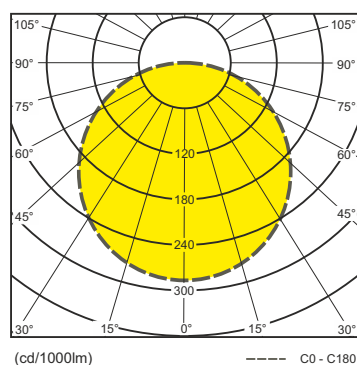

Wattage	24W
Replaces*	220-240V
Voltage	AC
Power factor	> 0,5
Energy efficiency label	A+

Light technical characteristic

Luminaire luminous flux	1680lm
Luminous efficacy	70lm/W
Color temperature	4000K
Light color	natural
CRI	> 80
Beam angle	120°
Color consistency	< 6SDMC

Mechanical characteristic

Light source dimensions	∅350x55mm
Packaging dimensions	L360xW360xH60mm
Weight net	455g
Material	PS, steel

Rated parameters

Rated power	24W
Rated luminous flux	1680lm
Rated lifetime	20 000h
Rated beam angle	120°

Technical drawing

Photometric solid

Spectrum