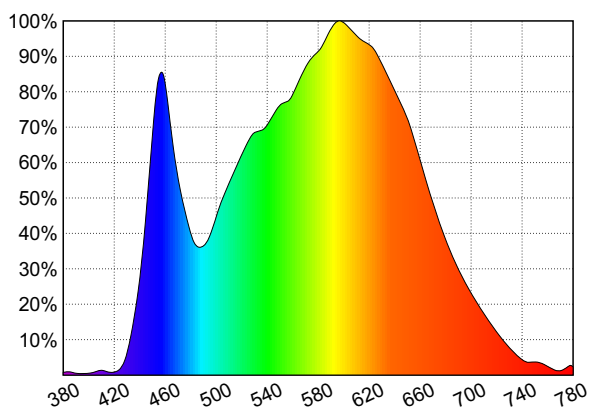

Light technical characteristic

Luminaire luminous flux	4400lm
Luminous efficacy	110lm/W
Color temperature	4000K
CRI	>80
Beam angle	120°
Color consistency	<6SDCM

Electrical characteristics

Wattage	40W
Voltage	220-240V
Voltage frequency	50-60Hz
Power factor	>0,9
Energy efficiency label	E

Operating characteristics

Lifetime	50 000h
LLMF	>0,7
IP	20
IK	08
Warm up time	negligible
Starting time	<0,5s
Working temperature	from -30° to 50°C
Storage temperature	from -40° to 70°C

index	power	luminous flux	lighting angle	IP	color temperature	weight net	lamp dimensions
LOL4002	40W	4400lm	120°	20	4000K	1,1kg	1200x64x65mm

*According to Lumax warranty conditions

Spectrum 4000K

Photometric solid